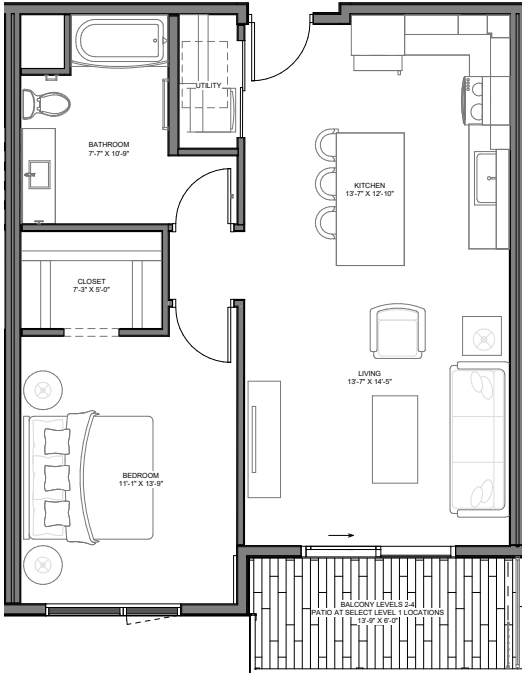

# B1

Rent
Availability
Terms

- 1 Bed
- 1 Bath
- 774 Sq.Ft.

Pricing, amenities, materials, floor plans and units are subject to change without notice. Illustration is representational. Information is believed to be accurate but is not warranted.